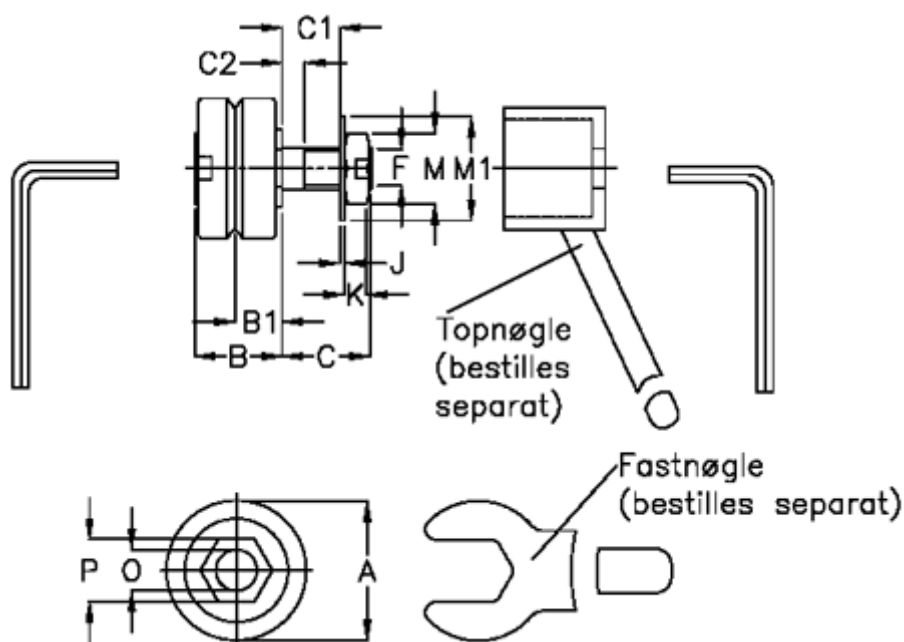

Article number: 057153203401

Description: HEPCO GV3 bearing LJ 34 C
Standard With Long Stud

Measures

a = 34.0

B = 21.3

B1 = 11.50

C = 22.0

C1 = 14.8

C2 = 5.9

F = M10 x 1,25

J = 1.25

K = 6.0

M = 17

M1 = 21

O = 10

P = 15

Weight kg/1000 = 0.120